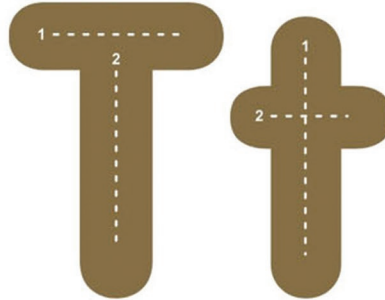

# Tracing Letter T

Pre-K Letters & Alphabet Trace worksheet

is for tortoise

Trace the uppercase T.

Trace the lowercase t.

TOP2REVIEW.COM